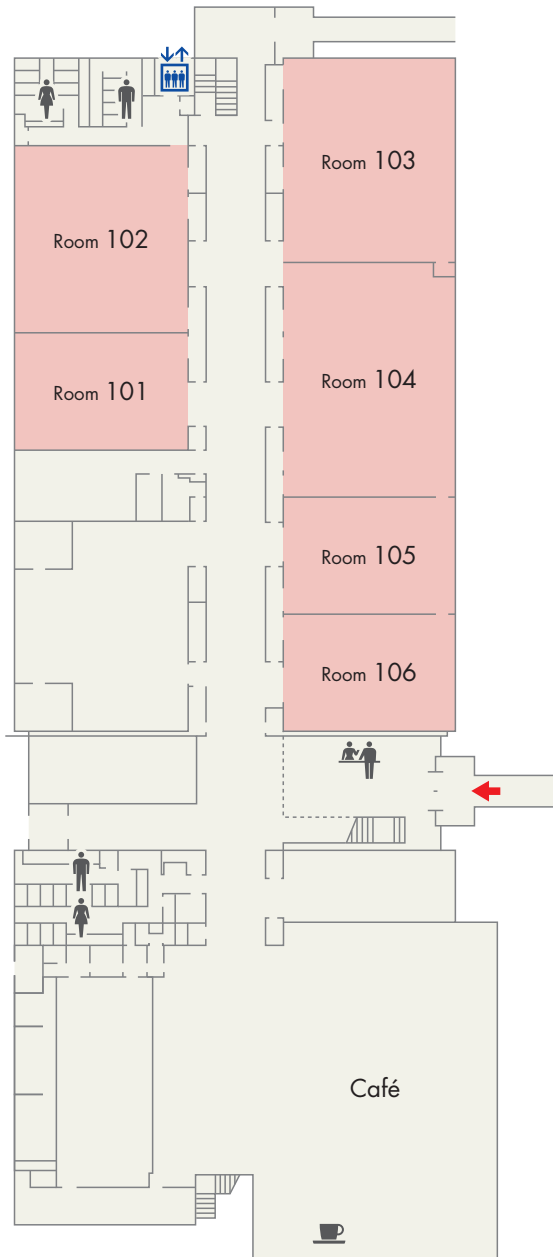

# Satellite Conference Venues

## Inamori Memorial Hall

September 2,  
Room 203 and 204

1F

2F